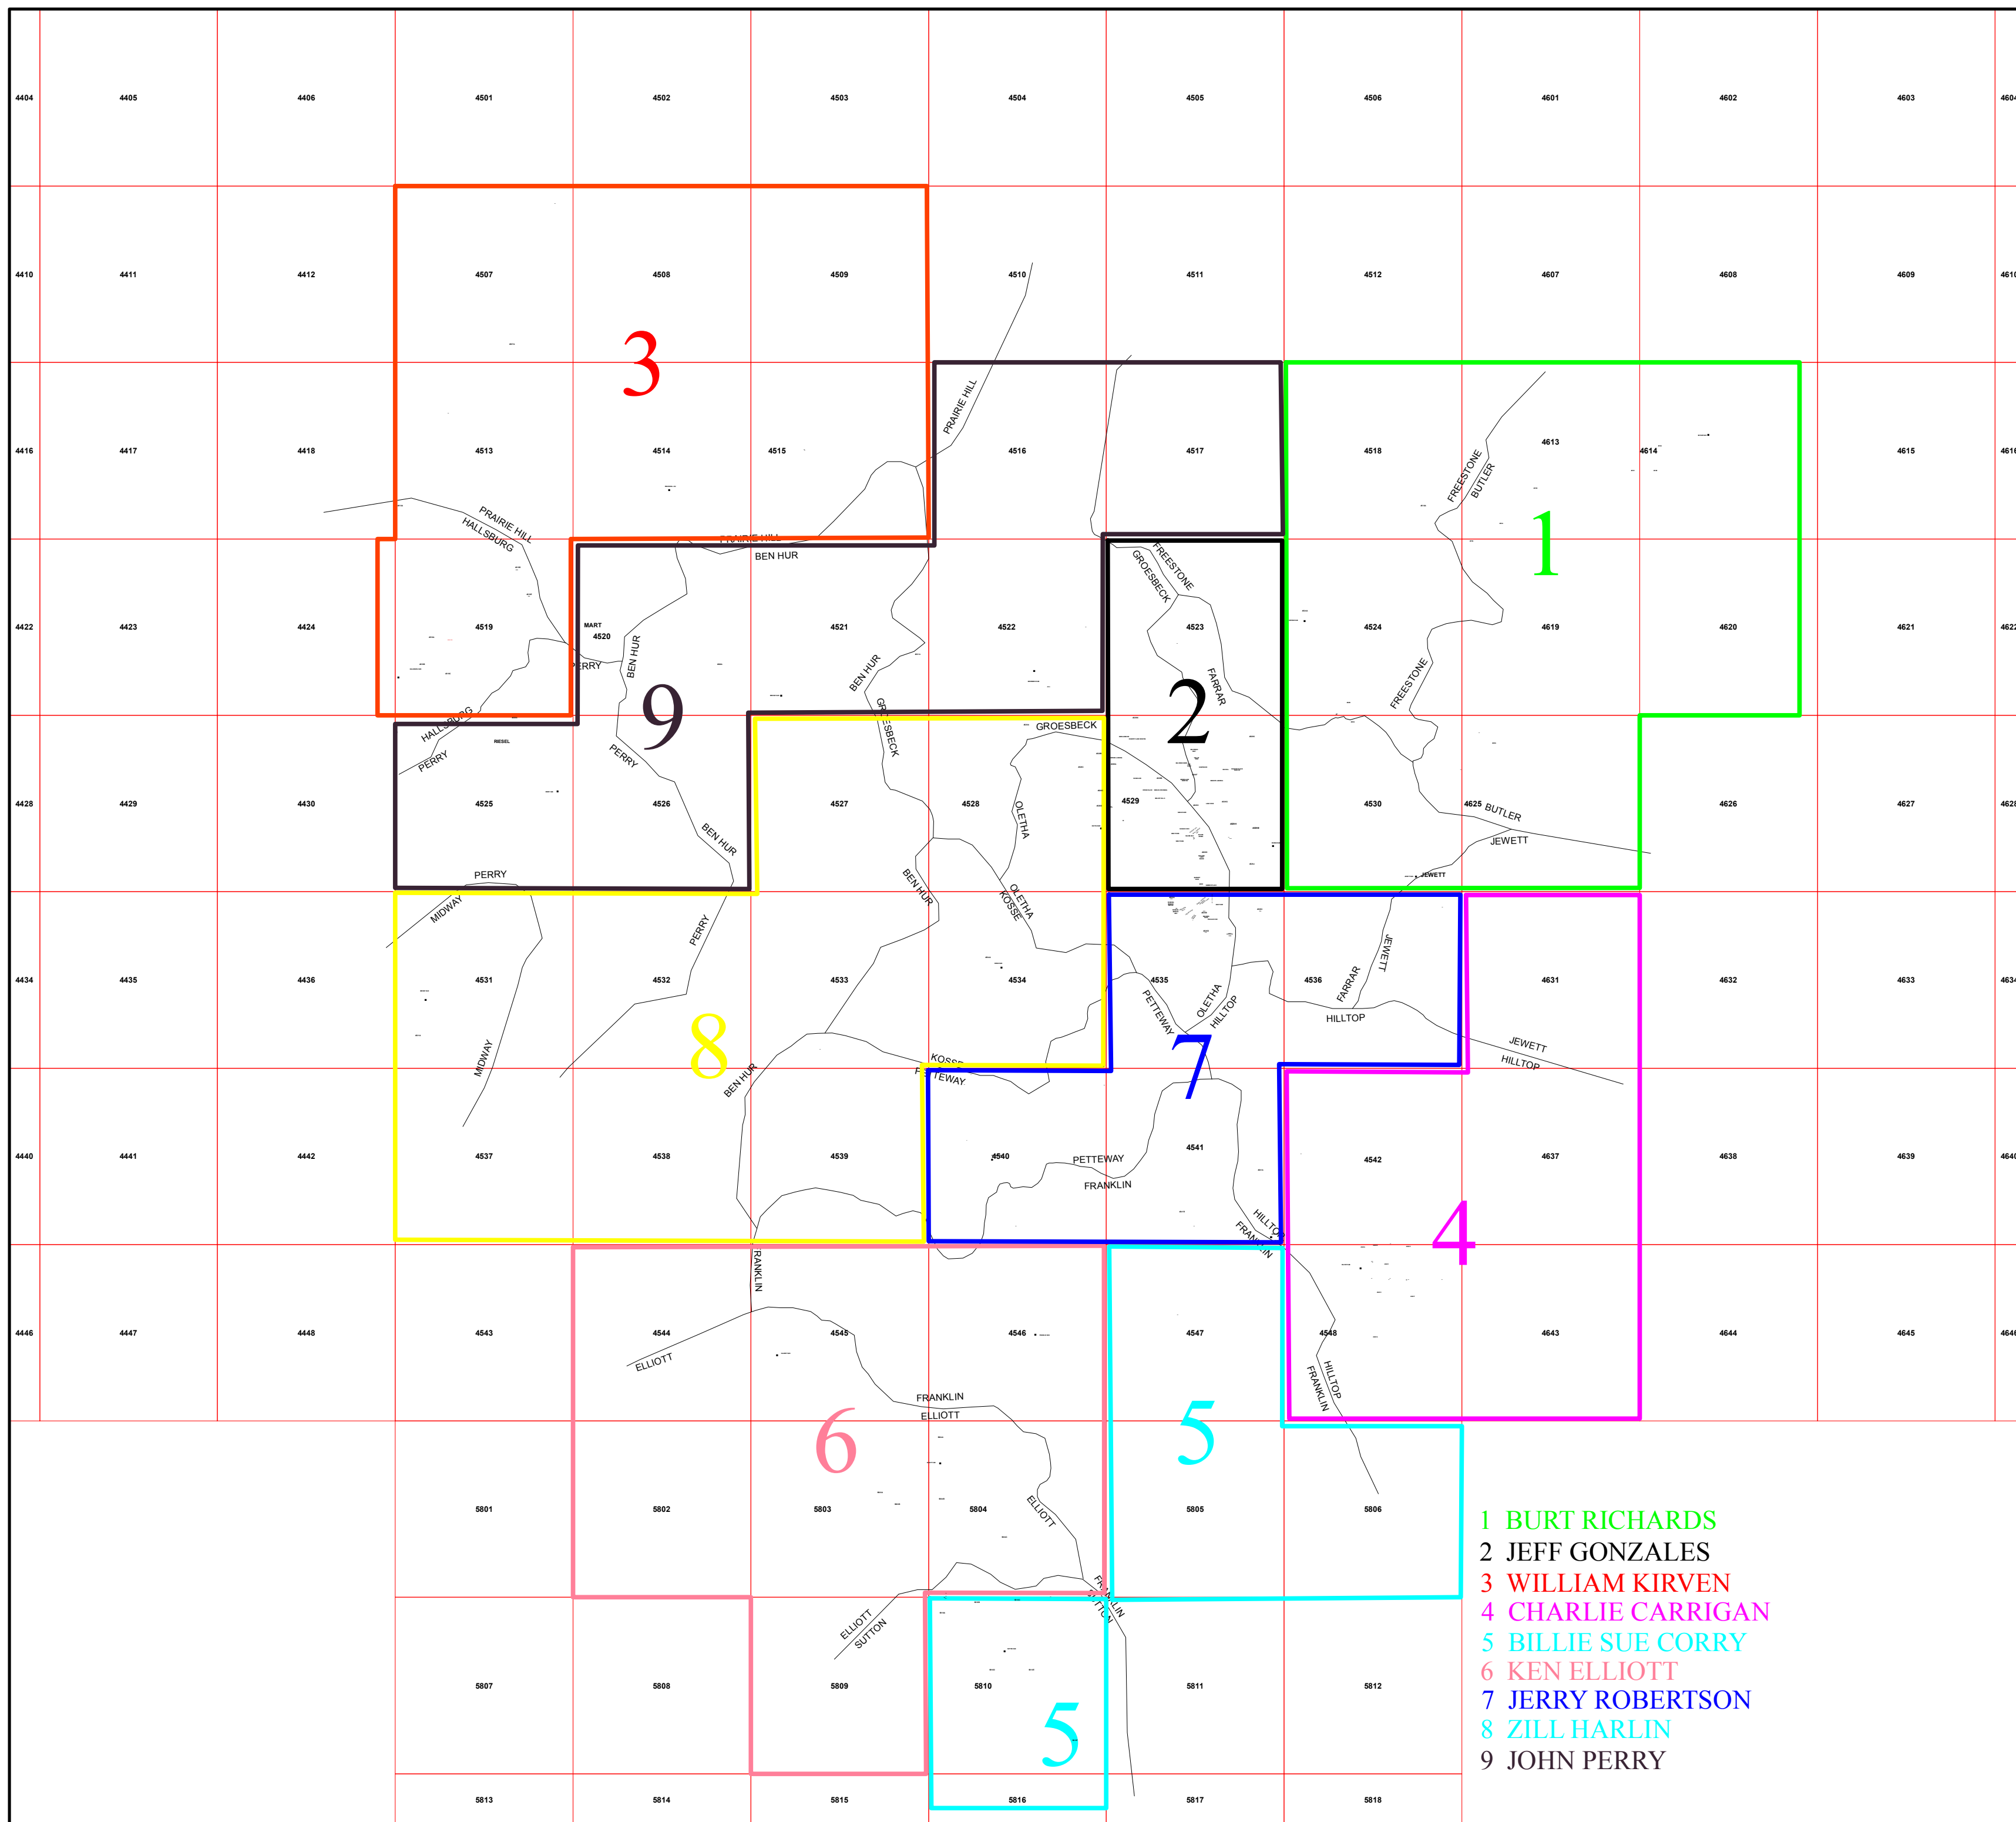

# NAVASOTA VALLEY ELECTRIC COOP

- 1 BURT RICHARDS
- 2 JEFF GONZALES
- 3 WILLIAM KIRVEN
- 4 CHARLIE CARRIGAN
- 5 BILLIE SUE CORRY
- 6 KEN ELLIOTT
- 7 JERRY ROBERTSON
- 8 ZILL HARLIN
- 9 JOHN PERRY

## Board Districts

Jan 12, 2011